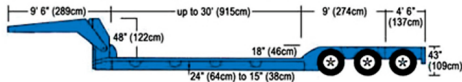

**ACCO  
TERRAMAR**  
INTERNATIONAL FREIGHT LOGISTICS

305-591-8380  
info@accotererarmar.com

**48' & 53' Flatbed**

**Expandable Flatbed 48' & 53'**

**53' Drop Deck with Sliding Rear Axle**

**Expandable Drop Deck 3 Axle**

**Double Drop Lowboy RGN 2 or 3 Axle**

**RGN Expandable Double Drop Deck 2 Axle**

**115' Expandable Flatbed**

**6 & 9 Axle High Tonnage Double Drop Expandable (Floor Deck)**

**6 & 9 Axle Schnable with Steerable Dolly**