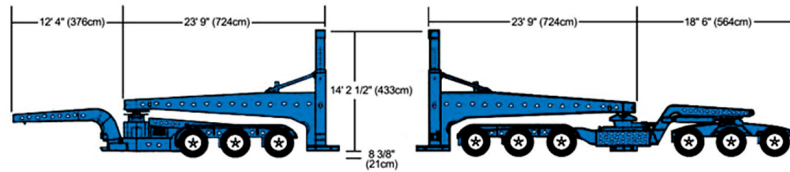

**ACCO  
TERRAMAR**  
INTERNATIONAL FREIGHT LOGISTICS

305-591-8380  
info@accotererarmar.com

**48' & 53' Flatbed**

**Expandable Flatbed 48' & 53'**

**53' Drop Deck with Sliding Rear Axle**

**Expandable Drop Deck 3 Axle**

**Double Drop Lowboy RGN 2 or 3 Axle**

**RGN Expandable Double Drop Deck 2 Axle**

**115' Expandable Flatbed**

**6 & 9 Axle High Tonnage Double Drop Expandable (Floor Deck)**

**6 & 9 Axle Schnable with Steerable Dolly**

**10 & 13 Axle High Tonnage Double Drop Expandable (Floor Deck)**

**10 Axle High Tonnage RGN Double Drop Expandable**

**Expandable Blade Trailer**

**19 Axle Expandable High Tonnage**