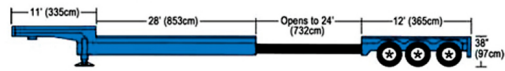

**ACCO  
TERRAMAR**  
INTERNATIONAL FREIGHT LOGISTICS

305-591-8380  
info@accotererarmar.com

**48' & 53' Flatbed**

**Expandable Flatbed 48' & 53'**

**53' Drop Deck with Sliding Rear Axle**

**Expandable Drop Deck 3 Axle**

**Double Drop Lowboy RGN 2 or 3 Axle**

**RGN Expandable Double Drop Deck 2 Axle**

**115' Expandable Flatbed**

**6 & 9 Axle High Tonnage Double Drop Expandable (Floor Deck)**

**6 & 9 Axle Schnable with Steerable Dolly**