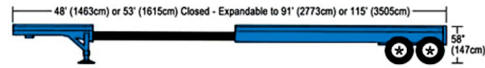

**ACCO  
TERRAMAR**  
INTERNATIONAL FREIGHT LOGISTICS

305-591-8380  
info@accotererarmar.com

**48' & 53' Flatbed**

**Expandable Flatbed 48' & 53'**

**53' Drop Deck with Sliding Rear Axle**

**Expandable Drop Deck 3 Axle**

**Double Drop Lowboy RGN 2 or 3 Axle**

**RGN Expandable Double Drop Deck 2 Axle**

**115' Expandable Flatbed**

**6 & 9 Axle High Tonnage Double Drop Expandable (Floor Deck)**

**6 & 9 Axle Schnable with Steerable Dolly**