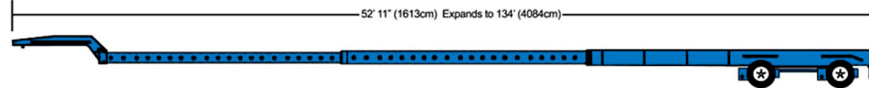

Expandable Blade Trailer