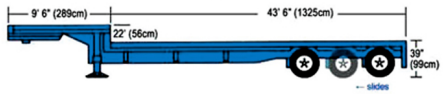

**ACCO  
TERRAMAR**  
INTERNATIONAL FREIGHT LOGISTICS

305-591-8380  
info@accotererarmar.com

**48' & 53' Flatbed**

**Expandable Flatbed 48' & 53'**

**53' Drop Deck with Sliding Rear Axle**

**Expandable Drop Deck 3 Axle**

**Double Drop Lowboy RGN 2 or 3 Axle**

**RGN Expandable Double Drop Deck 2 Axle**

**115' Expandable Flatbed**

**6 & 9 Axle High Tonnage Double Drop Expandable (Floor Deck)**

**6 & 9 Axle Schnable with Steerable Dolly**