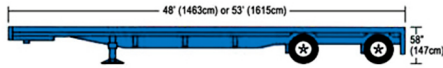

**ACCO  
TERRAMAR**  
INTERNATIONAL FREIGHT LOGISTICS

305-591-8380  
info@accotererarmar.com

**48' & 53' Flatbed**

**Expandable Flatbed 48' & 53'**

**53' Drop Deck with Sliding Rear Axle**

**Expandable Drop Deck 3 Axle**

**Double Drop Lowboy RGN 2 or 3 Axle**

**RGN Expandable Double Drop Deck 2 Axle**

**115' Expandable Flatbed**

**6 & 9 Axle High Tonnage Double Drop Expandable (Floor Deck)**

**6 & 9 Axle Schnable with Steerable Dolly**