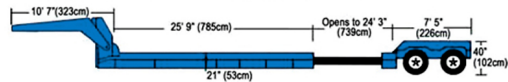

**ACCO  
TERRAMAR**  
INTERNATIONAL FREIGHT LOGISTICS

305-591-8380  
info@accotererarmar.com

**48' & 53' Flatbed**

**Expandable Flatbed 48' & 53'**

**53' Drop Deck with Sliding Rear Axle**

**Expandable Drop Deck 3 Axle**

**Double Drop Lowboy RGN 2 or 3 Axle**

**RGN Expandable Double Drop Deck 2 Axle**

**115' Expandable Flatbed**

**6 & 9 Axle High Tonnage Double Drop Expandable (Floor Deck)**

**6 & 9 Axle Schnable with Steerable Dolly**